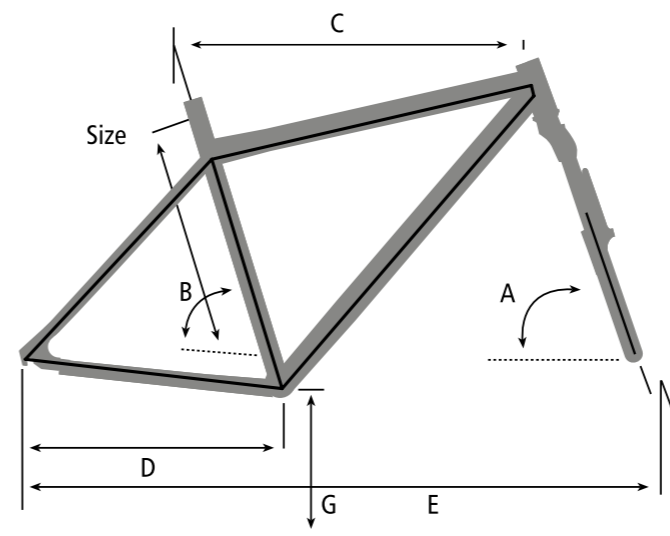

GEO MET RIES

KAISER		
FRAME SIZE	M / 44.5cm	
A HEAD ANGLE	65.0°	
B SEAT ANGLE	70.0°	
C TOP TUBE	59.2cm	
D CHAINSTAY	44.0cm	
E WHEEL-BASE	117.0cm	
F FORK OFFSET	4.4cm	
G BB HEIGHT	36.5cm	

PRAYER R – PRAYER			
FRAME SIZE	S / 42.0cm	M / 46.0cm	L / 50.0cm
A HEAD ANGLE	66.0°	66.0°	66.0°
B SEAT ANGLE	72.5°	72.5°	72.5°
C TOP TUBE	57.0cm	59.0cm	61.0cm
D CHAINSTAY	43.5cm	43.5cm	43.5cm
E WHEEL-BASE	113.2cm	114.8cm	116.4cm
F FORK OFFSET	4.4cm	4.4cm	4.4cm
G BB HEIGHT	35.0cm	35.0cm	35.0cm

DUNE XR – DUNE R – DUNE			
FRAME SIZE	M / 42.0cm	L / 47.0cm	XL / 52.0cm
A HEAD ANGLE	67.0°	67.0°	67.0°
B SEAT ANGLE	73.5°	73.5°	73.5°
C TOP TUBE	57.5cm	59.5cm	61.5cm
D CHAINSTAY	43.5cm	43.5cm	43.5cm
E WHEEL-BASE	112.8cm	114.4cm	116.0cm
F FORK OFFSET	3.9cm	3.9cm	3.9cm
G BB HEIGHT	35.0cm	35.0cm	35.0cm

DUALEN

	FRAME SIZE	S-M / 33.0cm	M-L / 33.0cm
A	HEAD ANGLE	69.0°	69.0°
B	SEAT ANGLE	73.5°	73.5°
C	TOP TUBE	56.5cm	58.5cm
D	CHAINSTAY	41.0cm / 42.0cm	41.0cm / 42.0cm
E	WHEEL-BASE	106.2cm	108.2cm
F	FORK OFFSET	4.4cm	4.4cm
G	BB HEIGHT	31.0cm	31.0cm

CONCEPT DISC - CONCEPT

	FRAME SIZE	S / 38.1cm	M / 43.2cm	L / 48.3cm	XL / 53.3cm	XXL / 58.4cm
A	HEAD ANGLE	69°	69°	69°	69°	69°
B	SEAT ANGLE	73°	73°	73°	72°	72°
C	TOP TUBE	54.2cm	54.6cm	56.6cm	59.6cm	60.0cm
D	CHAINSTAY	42.5cm	42.5cm	42.5cm	42.5cm	42.5cm
E	WHEEL-BASE	104.0cm	104.5cm	106.5cm	108.5cm	109.0cm
F	FORK OFFSET	4.5cm	4.5cm	4.5cm	4.5cm	4.5cm
G	BB HEIGHT	29.8cm	29.8cm	29.8cm	29.8cm	29.8cm